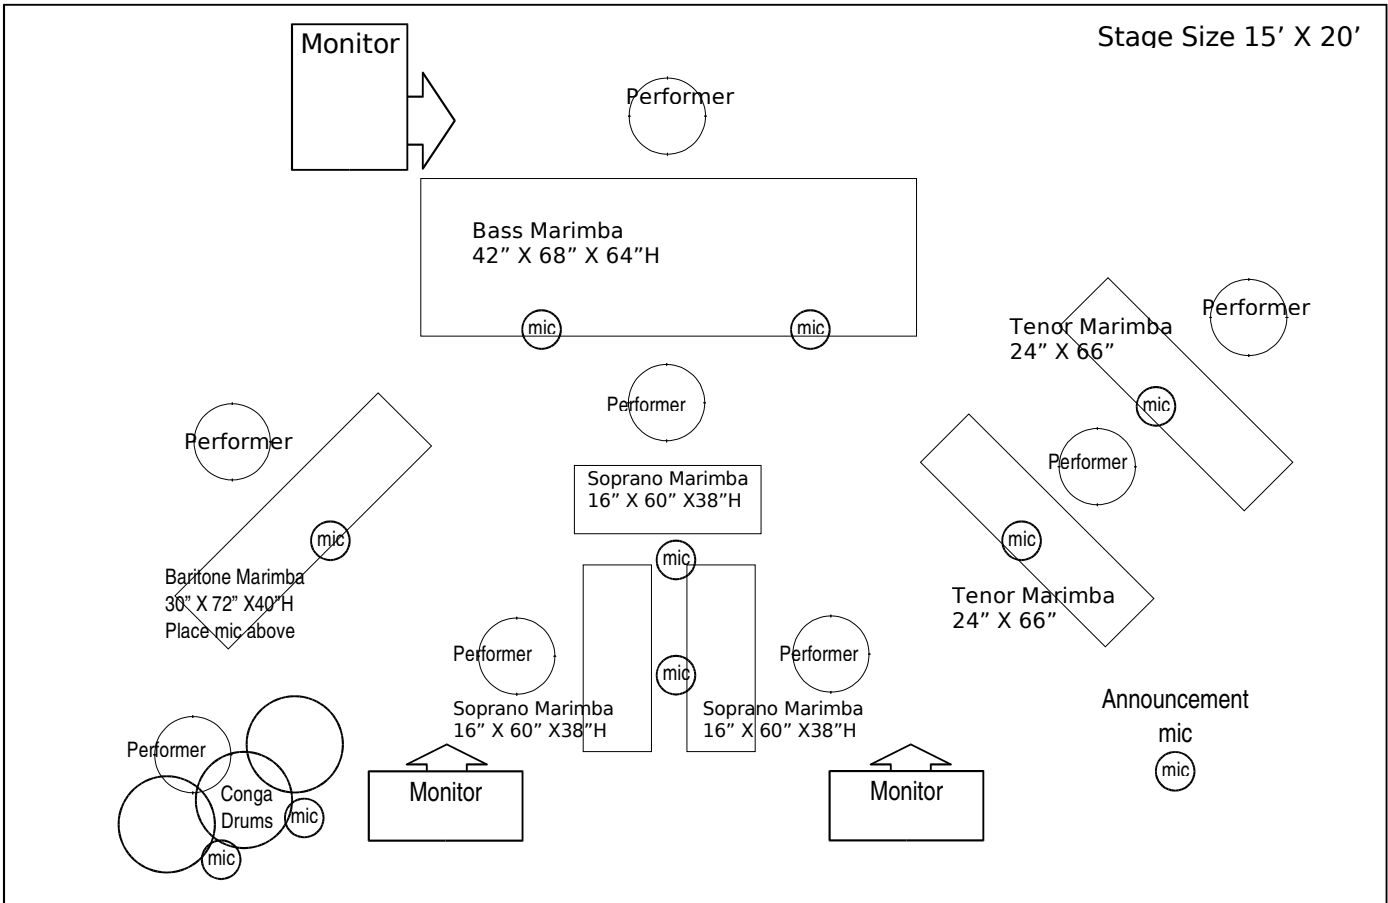

Kukuva Marimba

Sound reinforcement Worksheet

Performance Date / Time:

Performance Location:

Client information:

General Information: Mic all instruments from above except bass. On the bass – mics are positioned towards tubes below keys. No vocal mics are required unless otherwise noted. Buzzer / resonators on all marimbas unless otherwise noted. Kukuva requires atleast 30 minutes for a soundcheck prior to show time.

Notes:

Audience